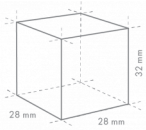

HOSHIZAKI

IM-240WPE-E

Cuber, Self Contained

Production Capacity (kg/24h) - AT 10°C, WT 10°C: 207

Storage bin capacity: 110 kg

ICE TYPE: Large cubes, Standard

Cube Size: **L-STANDARD**
Weight: 23 g

ACCESSORIES INCLUDED

SHIPPING SPECIFICATIONS

Width (packed)	Depth (packed)	Height (packed)	Volume (packed)	Gross weight	Width (legs excluded)	Depth (legs excluded)	Height (legs excluded)	Dimensions legs	Net weight
805 mm	760 mm	1,684 mm	1.03 m ³	124 kg	704 mm	665 mm	1,510 mm	for legs add 70-110mm	109 kg