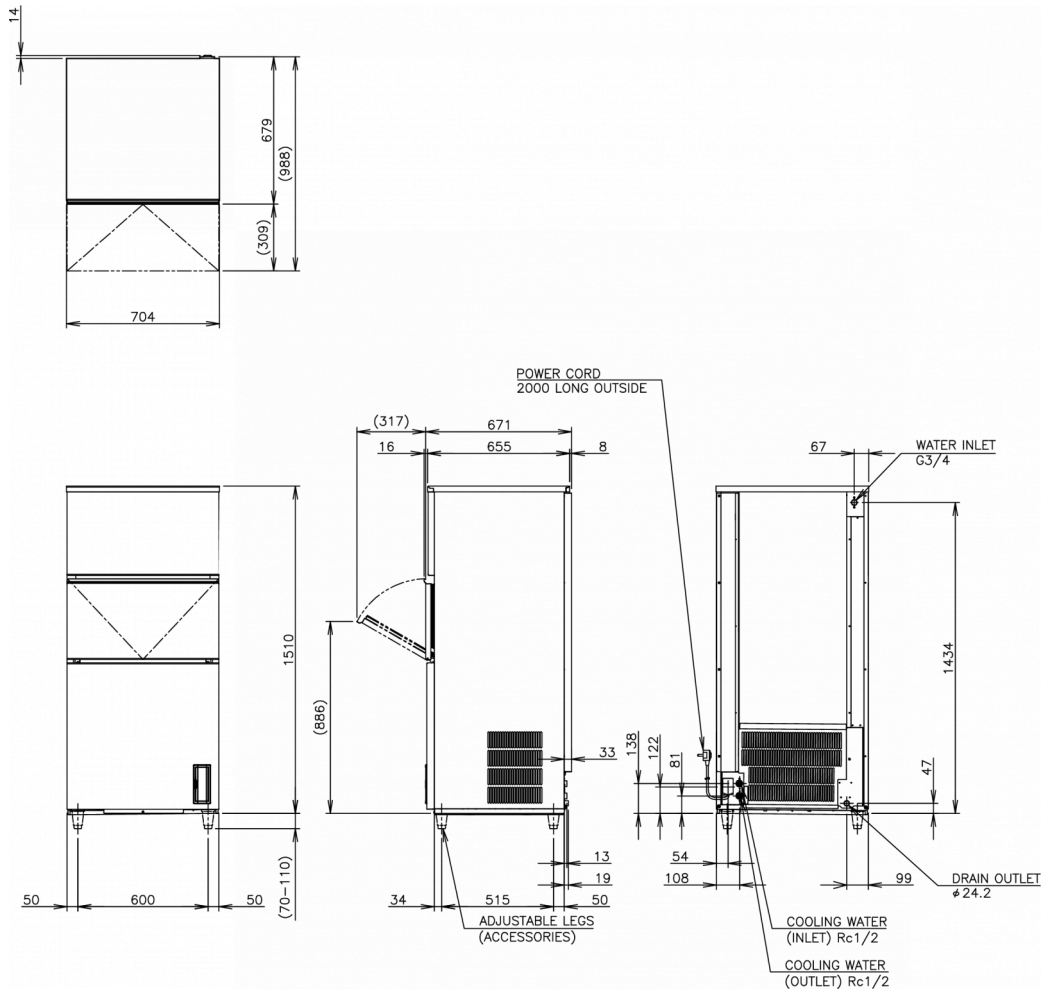

HOSHIZAKI

IM-240WPE-E

TECHNICAL SPECIFICATIONS

Cooling system	Power supply	Electrical circuit breaker protection	Heat Rejection (AT 32°C, WT 21°C)	Production Capacity (kg/24h) - AT 10°C, WT 10°C	Production Capacity (kg/24h) - AT 21°C, WT 15°C	Production Capacity (kg/24h) - AT 32°C, WT 21°C
Water Cooled	1/220 - 240V/50Hz	5 A	1.54 kW	207	193	178

SHIPPING SPECIFICATIONS

Width (packed)	Depth (packed)	Height (packed)	Volume (packed)	Gross weight	Width (legs excluded)	Depth (legs excluded)	Height (legs excluded)	Dimensions legs	Net weight
805 mm	760 mm	1,684 mm	1.03 m³	124 kg	704 mm	665 mm	1,510 mm	for legs add 70-110mm	109 kg

Disclaimer: Every effort has been made to ensure that the information contained in this spec sheet is accurate at the time of publishing. Hoshizaki Europe BV assumes no responsibility or liability for typographical errors or omissions or for any misinterpretation of the information within the publication and reserves the right to change without notice.

Please observe: This type of icemaker is on special order only. Please take longer lead times into consideration.

Hoshizaki Belgium
Hoshizaki Danmark
Hoshizaki Deutschland
Hoshizaki France
Hoshizaki Iberia
Hoshizaki Italia
Hoshizaki Middle East

info@hoshizaki.nl
info@hoshizaki.dk
vertrieb@hoshizaki.de
info@hoshizaki.fr
info@hoshizaki.es
commerciale@hoshizaki.it
sales.ex@hoshizaki-europe.com

Hoshizaki Netherlands info@hoshizaki.nl
Hoshizaki Norge salg@hoshizaki.no
Hoshizaki Sverige orderSE@hoshizaki.dk
Hoshizaki UK uksales@hoshizaki.uk
Export countries sales.ex@hoshizaki-europe.com
Other countries sales.ex@hoshizaki-europe.com

www.hoshizaki-europe.com